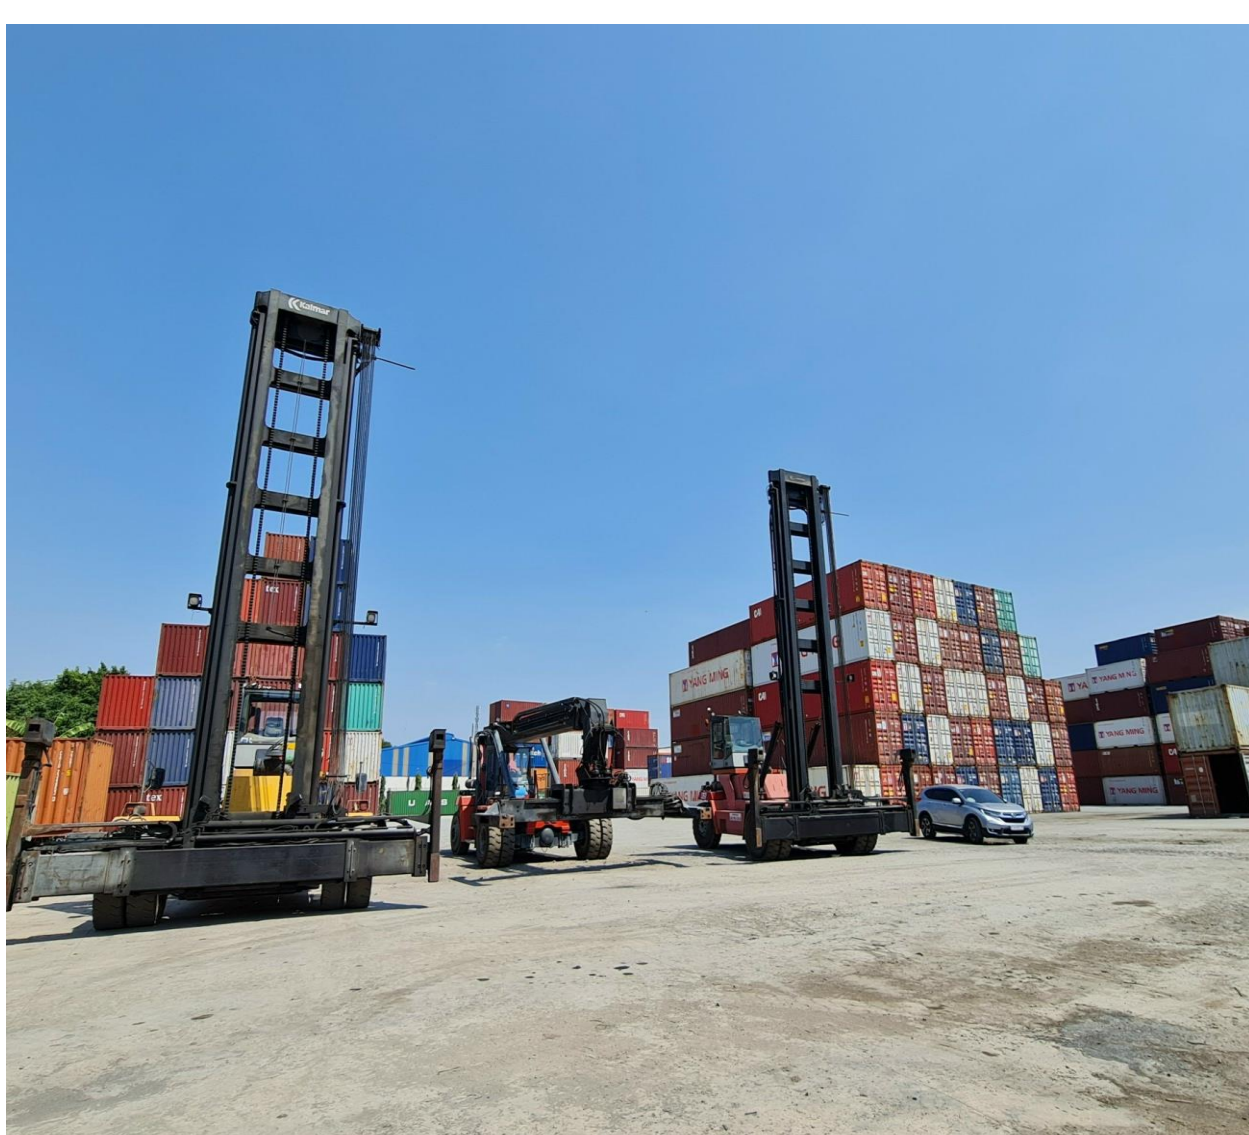

CÔNG TY TNHH MỘT THÀNH VIÊN THƯƠNG MẠI DỊCH VỤ

LONG GIANG VIỆT NAM

[www.longgiangvn.com](http://www.longgiangvn.com)

DEPOT

LONG GIANG TÂN VẠN

90 XA LỘ HÀ NỘI ( QUỐC LỘ 1A, P. BÌNH THẮNG, TP. DI AN, T. BÌNH DƯƠNG)

ĐT: 0274 357 66 88 - 0283 5153 333

90 XA LỘ HÀ NỘI ( QUỐC LỘ 1A) KHU PHỐ NGÀI THẮNG, PHƯỜNG BÌNH THẮNG, TP. DI AN, T. BÌNH DƯƠNG

**LONG GIANG – TÂN VẠN DEPOT**  
***TRANSPORTING YOUR SUCCESS***

LONG GIANG – TÂN VẠN IS A MEMBER OF LONG GIANG VIETNAM COMPANY, 100% PRIVATE CAPITAL. BETTER SERVE THE INCREASED IMPORT AND EXPORT NEEDS OF DONG NAI, BINH DUONG AND OTHER NEIGHBORING PROVINCES. WITH THE LOCATION OF DONG NAI PORT AS AN IMPORTANT INLAND WATERWAY CONNECTION CENTER OF THE WHOLE ECONOMIC TRIANGLE, TAM CANG COMPANY IS PLEASED TO ESTABLISH **DEPOT LONG GIANG TÂN VẠN.**

# DEPOT LONG GIANG – TAN VAN

|                  |  |
|------------------|--|
| Total Area       | 50,100 m <sup>2</sup>  |
| Address          | 90 XL Hà Nội, khu phố Ngã Thẳng, Dĩ An, Bình Dương, Việt Nam |
| Stacker          | 3 Stackers   |
| Worker           | 5 workers per session  |
| Storing          | 6500 TEU/Month   |
| Lo/Lo            | Around 8500 TEU/Month  |
| M&R Area         | Over 2000 m <sup>2</sup> with Roof Top                       |
| Ground condition | Concrete new 100%  |

## Depot / Container Services

- **4 Stacker – Kalmar ( 1 Reachstaker, 3 Empty Container handler)**
- **Container inspection, repairing and cleaning container base on IICL 5.0 or Cargo Worthy (depending on customer's requirement).**
- **3 Depots in HCMC total area is nearly 9 hectar and can store maximum 8000 TEU a month**
- **LO/LO can reach over 15000 TEU a month**
- **All of Depot's Location is convenient for reaching to Terminals**